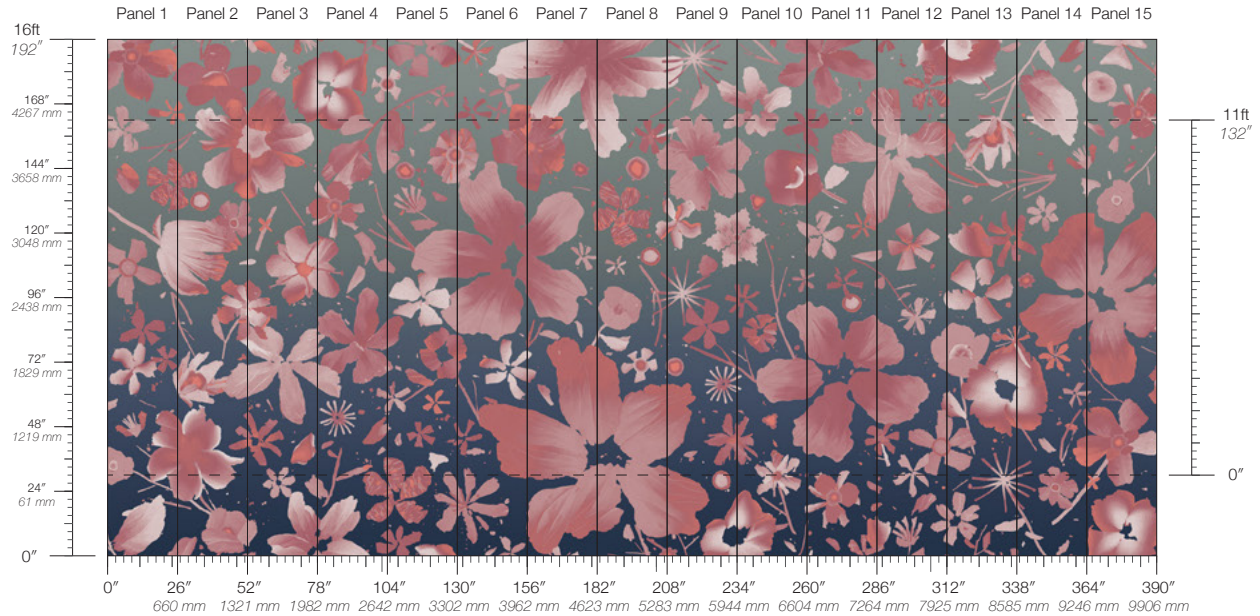

Botanica Levity

Suitable for residential and some commercial projects

COLOR
Levity

STOCK
Made to order

MAINTENANCE
Water-based cleanser

CONTACT
sales@calicowallpaper.com
+1 718 243 1705
57 Lispenard Street
New York, NY 10013 USA

ITEM
6213

LEAD TIME
4 weeks to print

ENVIRONMENTAL
FSC Certified Content

CONTENT
Clay-Coated Paper

MINIMUM
1 panel

SPECS
100% Cellulose face
Non-woven backing
7.1 oz per linear yard
117 g per linear meter
Smooth surface texture

DISCLAIMER
Refer to our website to see the full mural artwork. Reference the physical sample for color and texture. Panel maps represent mural artwork only.

PANEL WIDTH
26" / 661 mm trimmed

PRICE
Available upon request

PANEL HEIGHT
132" / 3353 mm standard
192" / 4877 mm extended

ORIGIN
USA

TESTING
(US) ASTM E84 Adhered Class A

REPEAT
Non-repeating

DETAILS
Custom options available